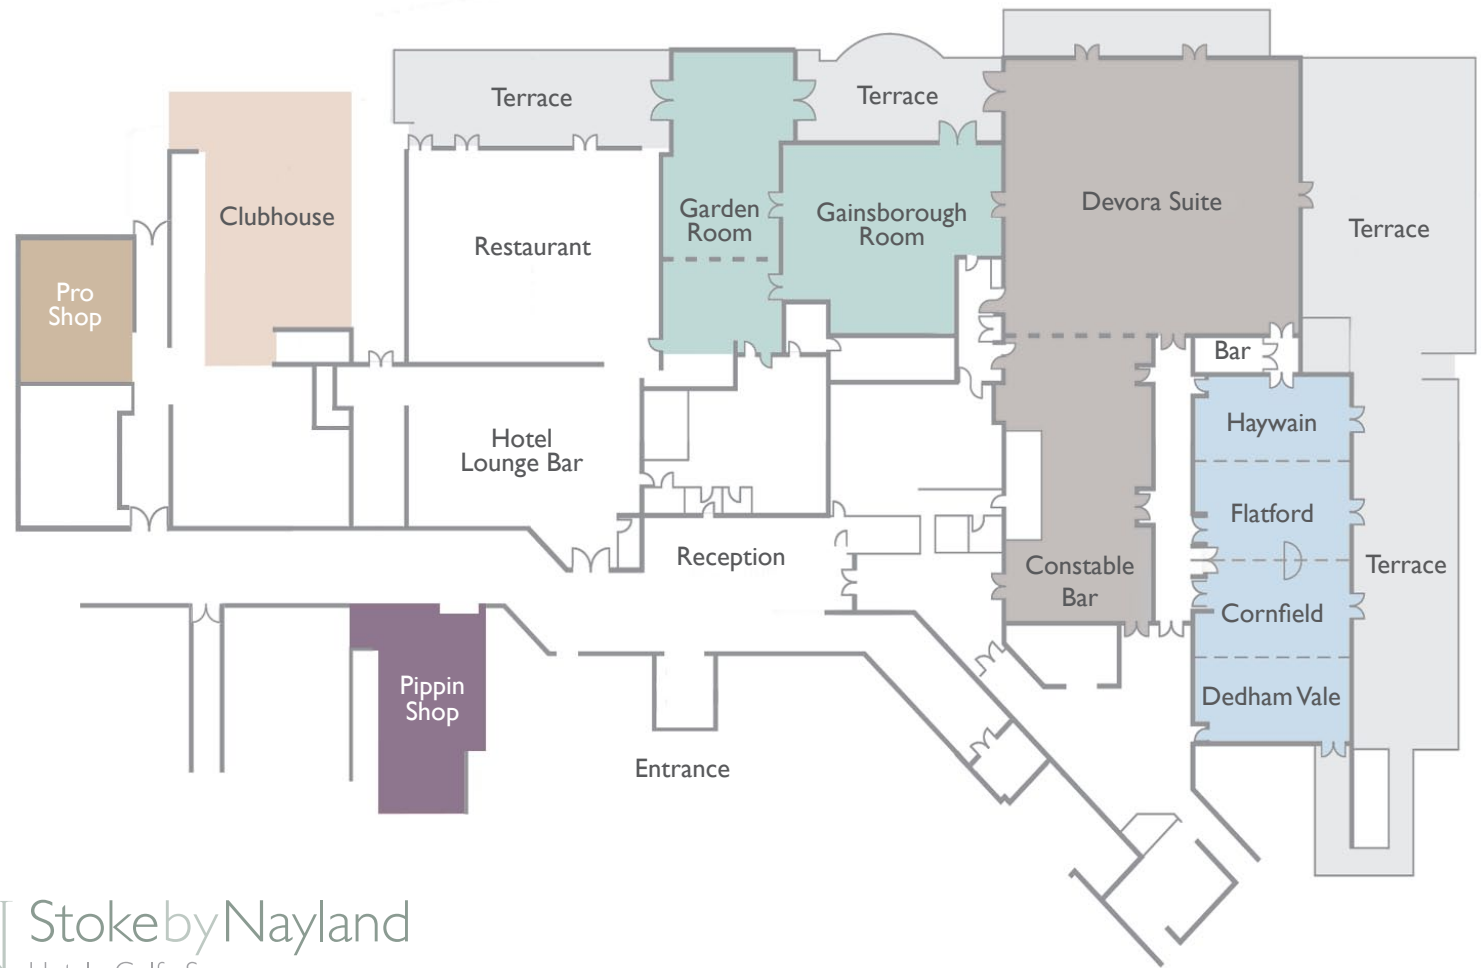

	Gainsborough Room	Garden Room
Theatre Style	–	80
Buffet Reception	100	100
Dinner	80	80
Dinner Dance	50	70
Boardroom	20	36
U Shape	40	36
Classroom Style	–	–
Cabaret	30	50
Size (metres)	14x12	17.5x7.5
Height (metres) Max/Min	3.2	2.6/2.4
Door Height	2.0	2.0
Natural Daylight	✓	✓
Blackout	–	–
Air-conditioning	–	✓
Wireless Internet	✓	✓
Wheelchair Access	✓	✓
Terrace	✓	✓

Seating Layout

SN StokebyNayland
Hotel • Golf • Spa

BANQUET

BOARDROOM

THEATRE

CABARET

U SHAPE

CLASSROOM